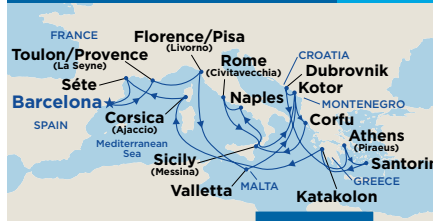

Grand Mediterranean Collection

Emerald Princess®

22
Nights

Most Popular

Interior* Oceanview* Balcony* Mini-suite*

LAUNCH FARES PP FROM- **$5,459 $6,519 $7,639 $8,719**
YOUR FARES PP FROM* **$4,829 $5,779 $6,699 $8,059**

Up to $1,000 air spending money per stateroom†

2019 DEPARTURES | 21 Sep, 13 Oct, 2 Oct*

*Fares are per person twin share based on 13/10/19 sailing
Higher fares may apply to other departures
A Itinerary varies. Rome roundtrip