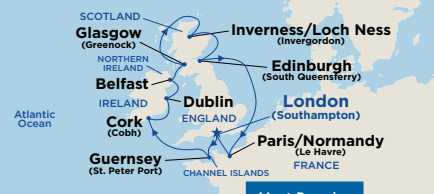

Most Popular

	Interior*	Oceanview*	Balcony*	Mini-suite*
LAUNCH FARES PP FROM*	$2,849	$3,479	$3,919	$4,539
YOUR FARES PP FROM*	$2,529	$3,129	$3,139	Limited

Up to $500 air spending money per stateroom[†]

Quad share from $1,939 per person^{<}

2019 DEPARTURES

1 May, 13 May[‡], 25 May[‡], 6 Jun[‡],
18 Jun, 30 Jun[‡], 12 Jul, 24 Jul[‡],
5 Aug[‡], 17 Aug, 29 Aug, 10 Sep[‡]

*Fares are per person twin share based on 1/5/19 sailing with Dublin overnight.
Higher fares may apply to other departures
A Itinerary varies: Includes Kirkwall
B Itinerary varies: Includes Liverpool

Departures also available from Dublin and Paris.
See princess.com for details.

Scandinavia & Russia

Regal Princess®

11

Nights