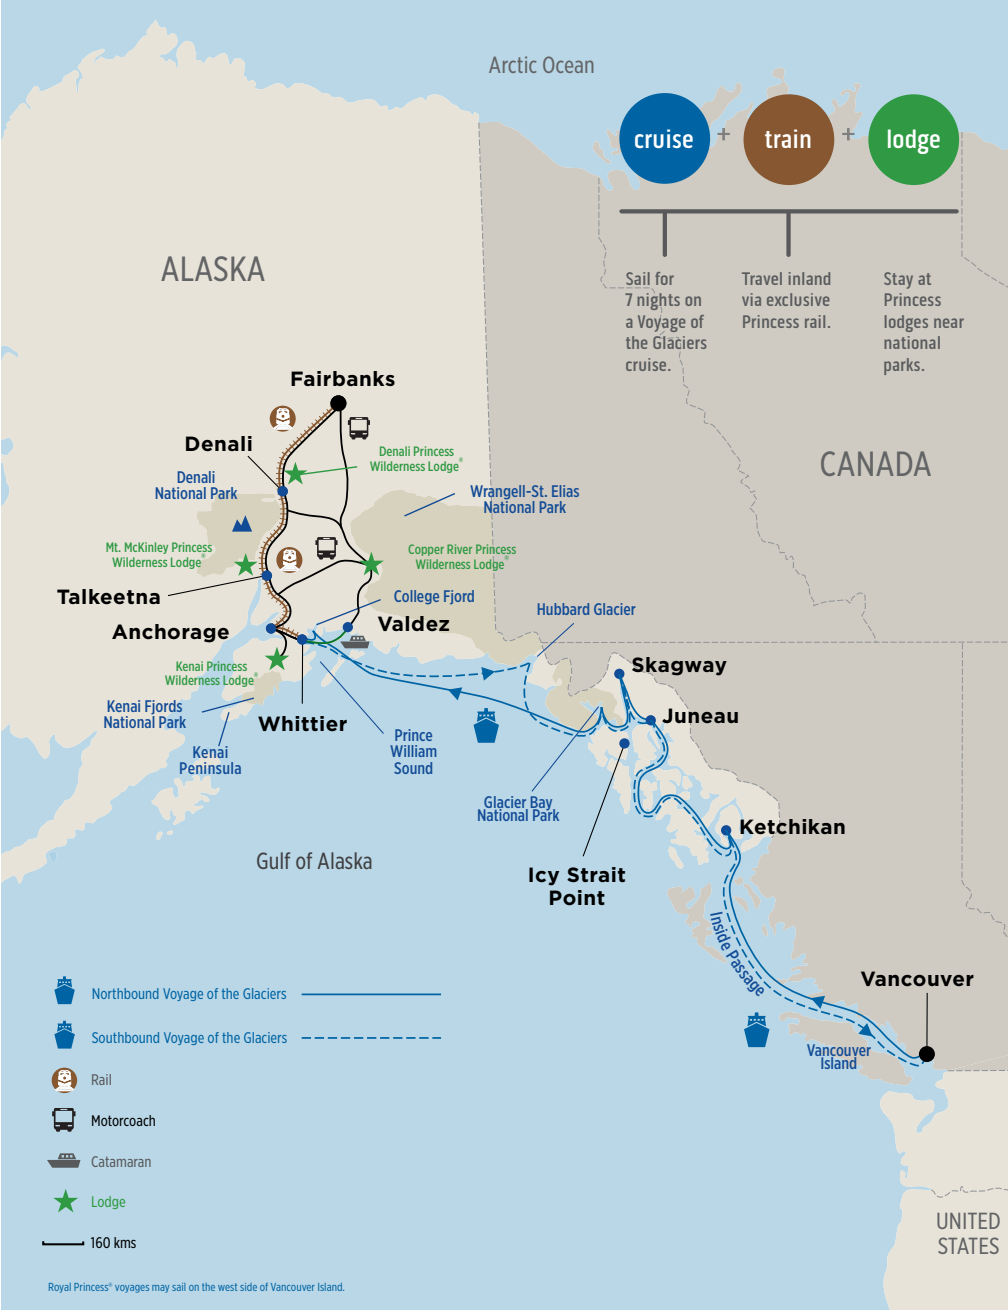

Dive in at princess.com/comebacknew

come back new with Princess Cruises®

- Local roundtrip departures: Sydney, Melbourne, Brisbane and Fremantle
- Australian currency onboard^
- No tipping^
- Main meals included
- Spectacular onboard entertainment & activities
- Enriching and value-for-money shore excursions, with the option to book pre-cruise*
- Cruise to over 360 destinations worldwide with the Destination Experts

Denali Explorer

Coral Princess® | Royal Princess®
Island Princess®

12
Nights

HIGHLIGHTS YOU'LL ENJOY:

LAND & SEA
5 + 7

- 7 night Northbound Voyage of the Glaciers cruise from Vancouver to Anchorage before your 5 night land tour
- Direct-to-Wilderness Princess® Rail Service
- 2 nights Denali Princess Wilderness Lodge®
- Natural History Tour into Denali National Park
- Motorcoach to Mt. McKinley Princess Wilderness Lodge
- 2 nights Mt. McKinley Princess Wilderness Lodge®
- Motorcoach to Anchorage
- 1 night in Anchorage

Connoisseur

Coral Princess® | Royal Princess®
Island Princess® | Golden Princess®

13
Nights

HIGHLIGHTS YOU'LL ENJOY:

LAND & SEA
6 + 7

- 7 night Northbound Voyage of the Glaciers Cruise from Vancouver to Anchorage before your 6 Night Land Tour.
- Direct-to-Wilderness Princess® Rail Service to Talkeetna
- Motorcoach to Mt. McKinley Princess Wilderness Lodge
- 2 nights Mt. McKinley Princess Wilderness Lodge®
- Motorcoach to Denali Princess Wilderness Lodge
- 2 nights Denali Princess Wilderness Lodge
- Tundra Wilderness Tour into Denali National Park
- Motorcoach to Fairbanks
- 2 nights Fairbanks Princess Riverside Lodge
- Gold Dredge 8 Tour in Fairbanks and Sternwheeler Riverboat Cruise
- Escorted by a Tour Director and most meals included on land